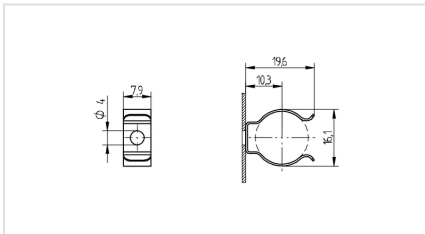

## 26.642.-106

Linear Fluorescent Lampholders: General Applications  
G5 Connector

**Color:** verzinkt  
**Part no.:** 26.642.-106.03

### Description

<b>Product name:</b>	Lamp support for T5 lamps
<b>Farbe:</b>	zinc plated
<b>Mounting method 1:</b>	Screw mount
<b>Material:</b>	Metal
<b>Weight:</b>	2
<b>Pkg.:</b>	1000