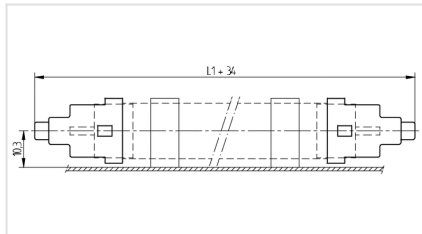

## 26.642.-106

Linear Fluorescent Lampholders: General Applications  
G5 Connector

**Color:** verzinkt  
**Part no.:** 26.642.-106.03

### Description

<b>Product name:</b>	Lamp support for T5 lamps
<b>Farbe:</b>	zinc plated
<b>Mounting method 1:</b>	Screw mount
<b>Material:</b>	Metal
<b>Weight:</b>	2
<b>Pkg.:</b>	1000